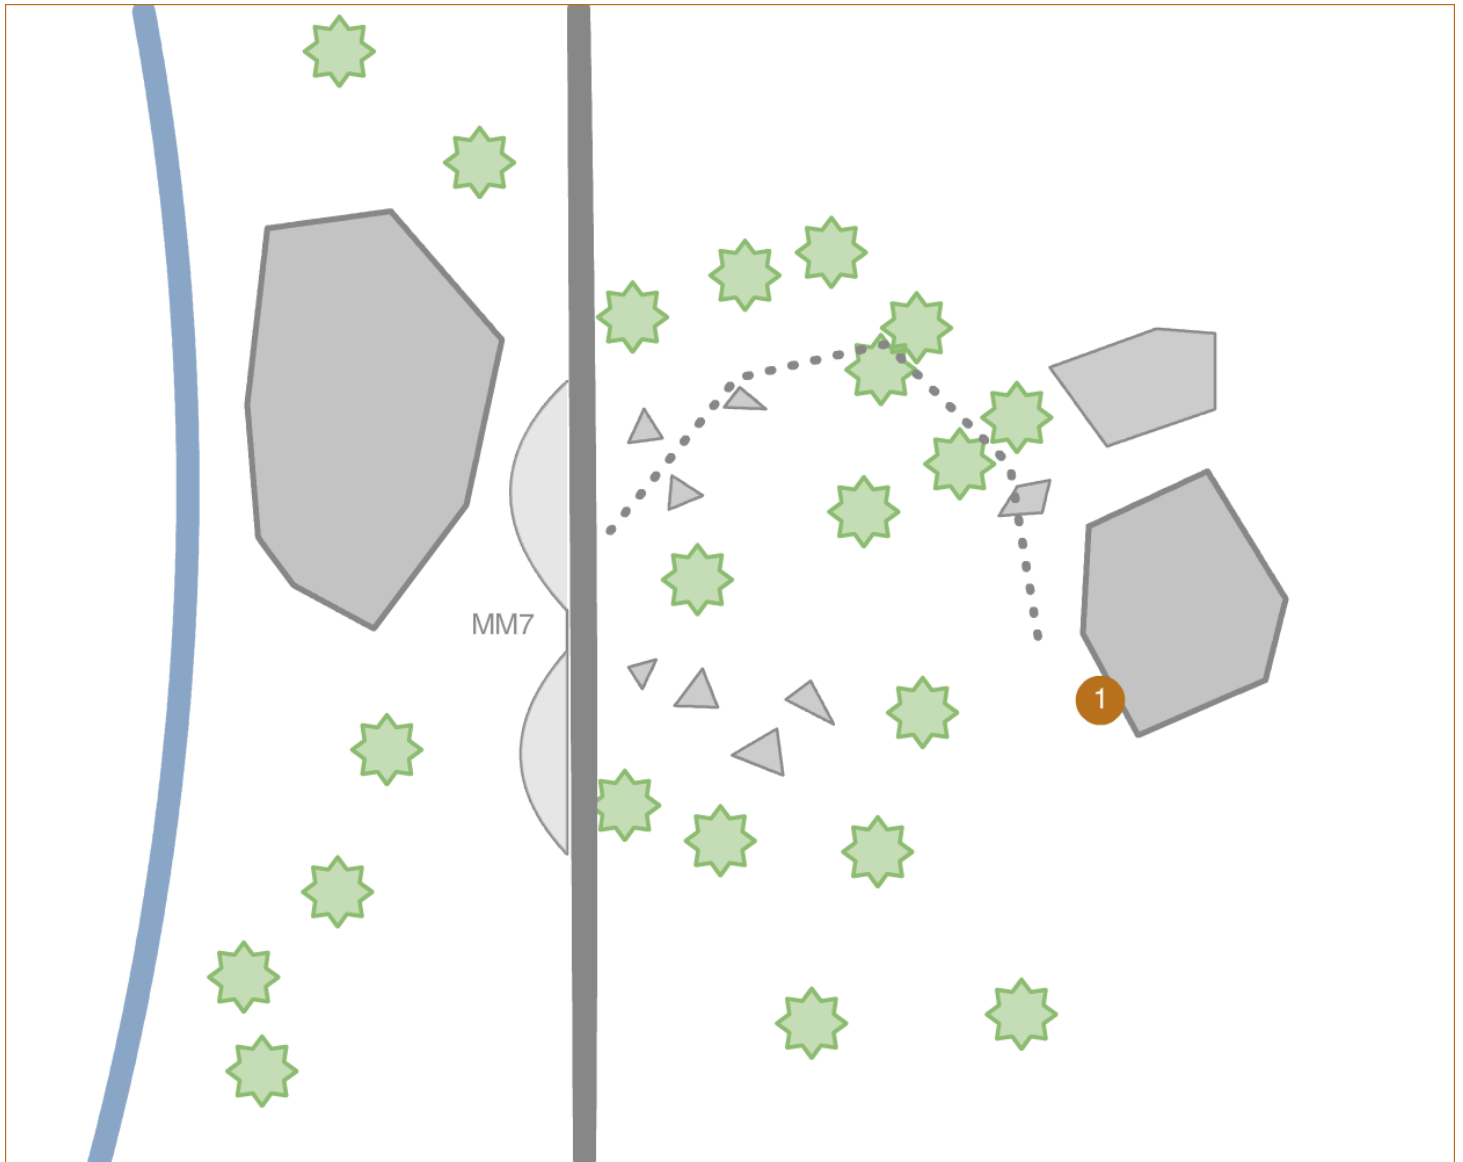

Dreamfall

Dreamfall's Approach

Park at mile marker 7

Dreamfall's Topo

Dreamfall's Problems

1. Dreamfall

V4

Sloping shelves, easily visible from the road

Beta

Jump off the starting shelf and go up the slopers using the arete, topping out straight above the shelves

Angle

Height