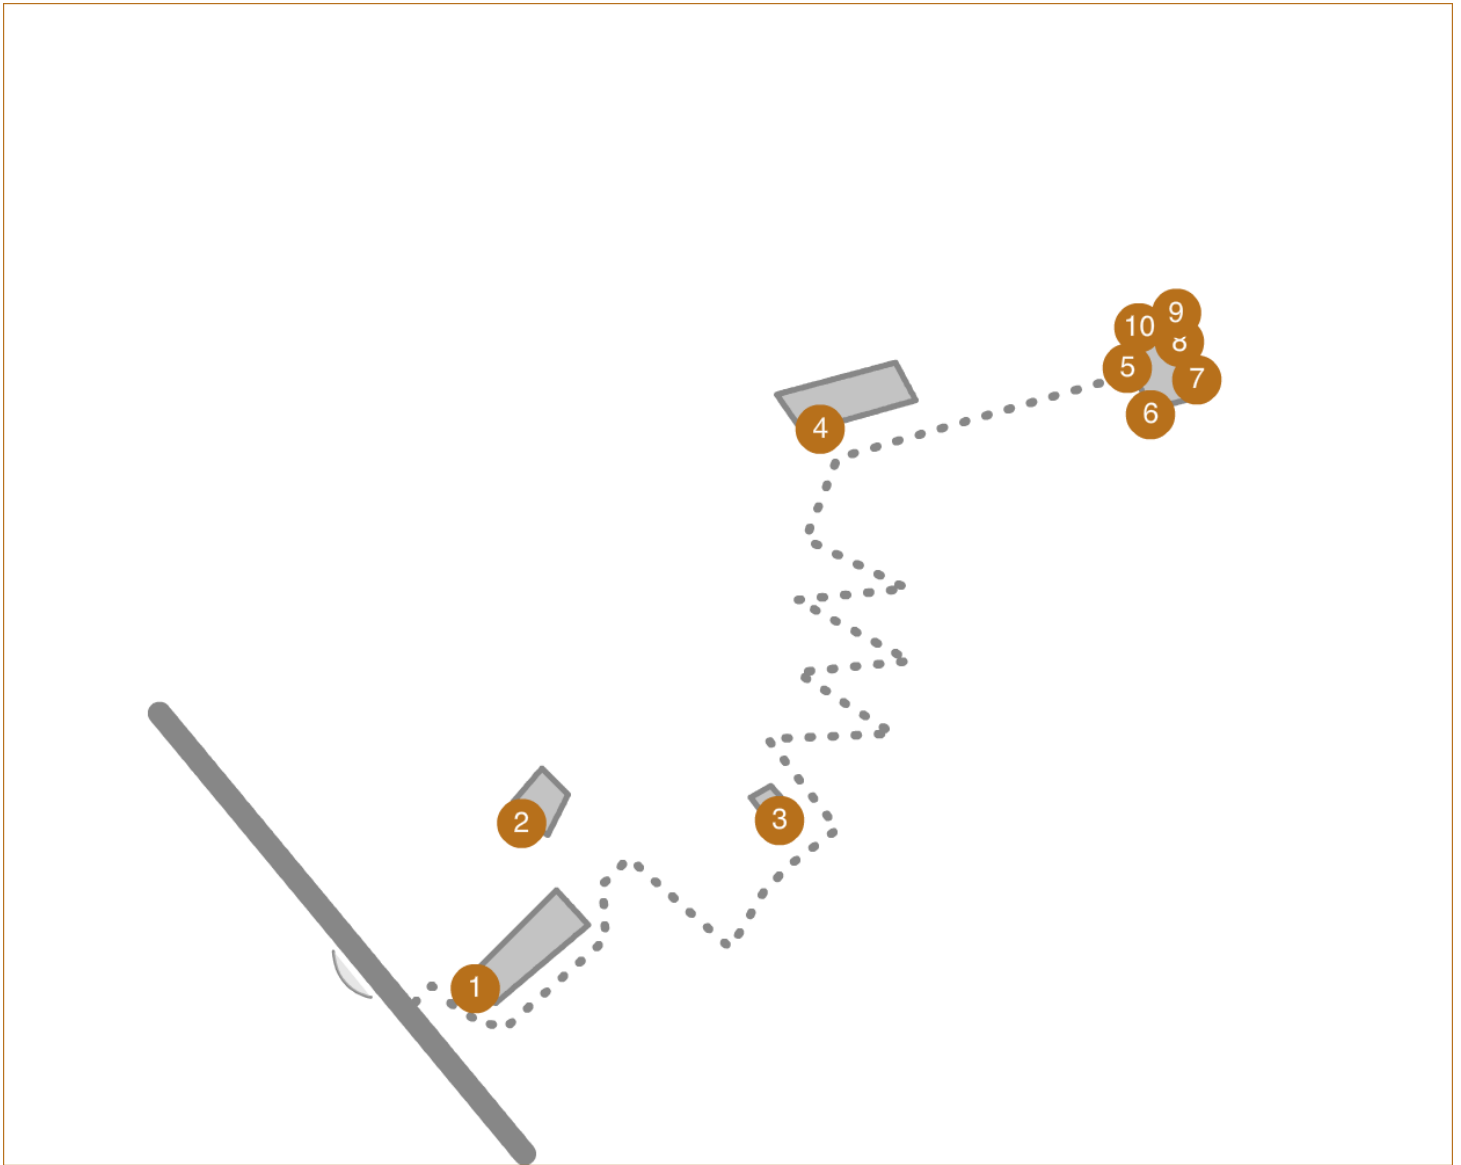

Raiden

Raiden's Approach

Pullout parking on left as you drive up canyon. Hike up hill past a giant boulder with a short overhanging face (White Out V9/10) 10 yards off road. Continue hiking up hill on a well developed trail until you come to a large boulder with a highball (Kraken V4). The Raiden boulder is just past this to your right.

Raiden's Topo

Raiden's Problems

1. White Out V9
2. Grateful Dead V4
3. Titan V5
4. Kraken V4
Highball
5. Raiden V6
6. The Pork Chop Express V9
7. Reduced Fat Milk V8
8. Non Fat Milk V7
9. Dunn Woody V8
10. Dunkin' Donuts V10